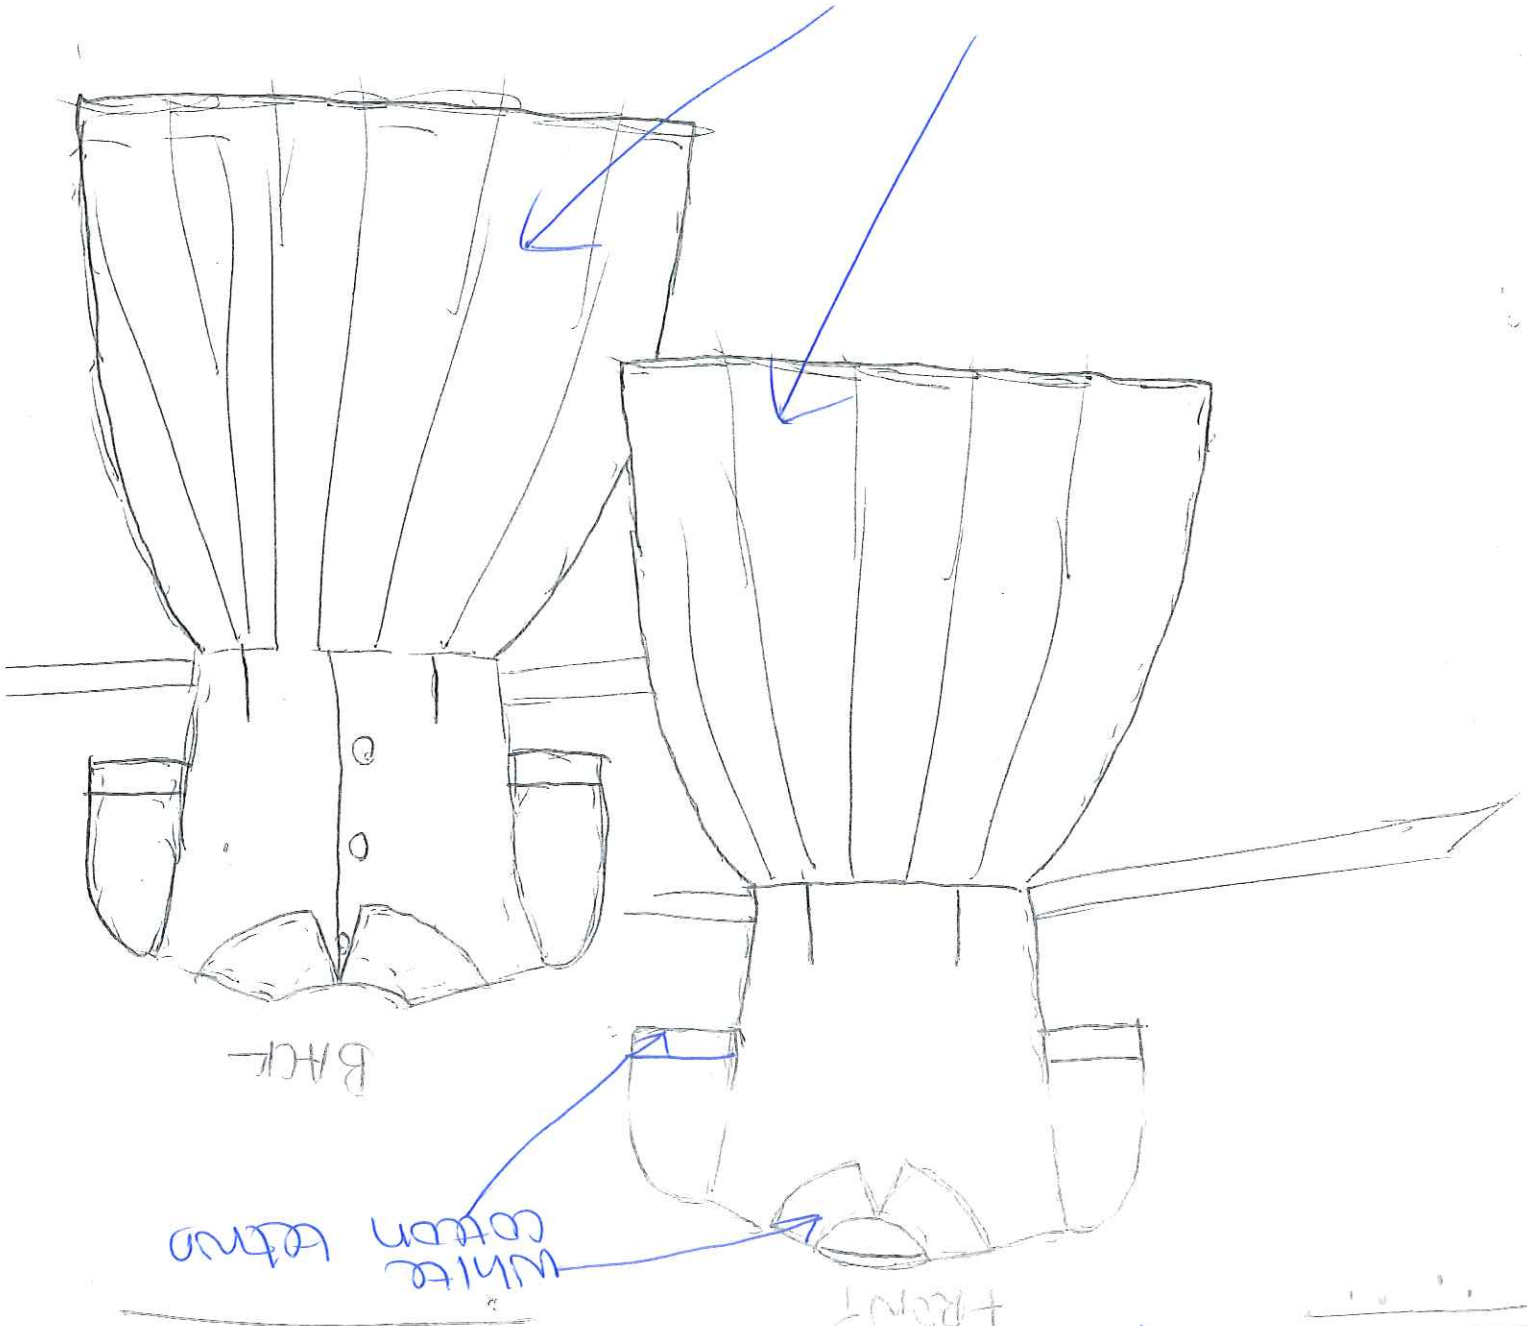

19/2/2019
~~Hand~~

Samples will accompany DF to
Nairobi

Royal Blue
Cotton fabric

White Cotton fabric

DRESS

Amelia Remy

GIRLS