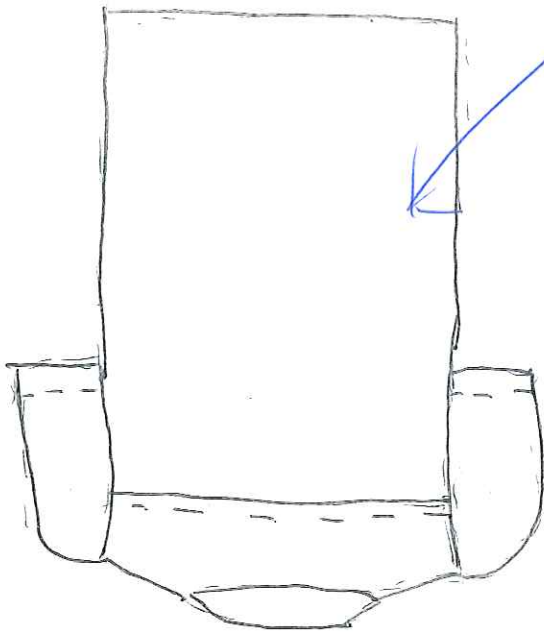

BACK

Royal Blue
Shirt

SHIRT

Samples to DT
to accompany to
to grab #1912/2022

Black
Dawn

SHORT

Boys