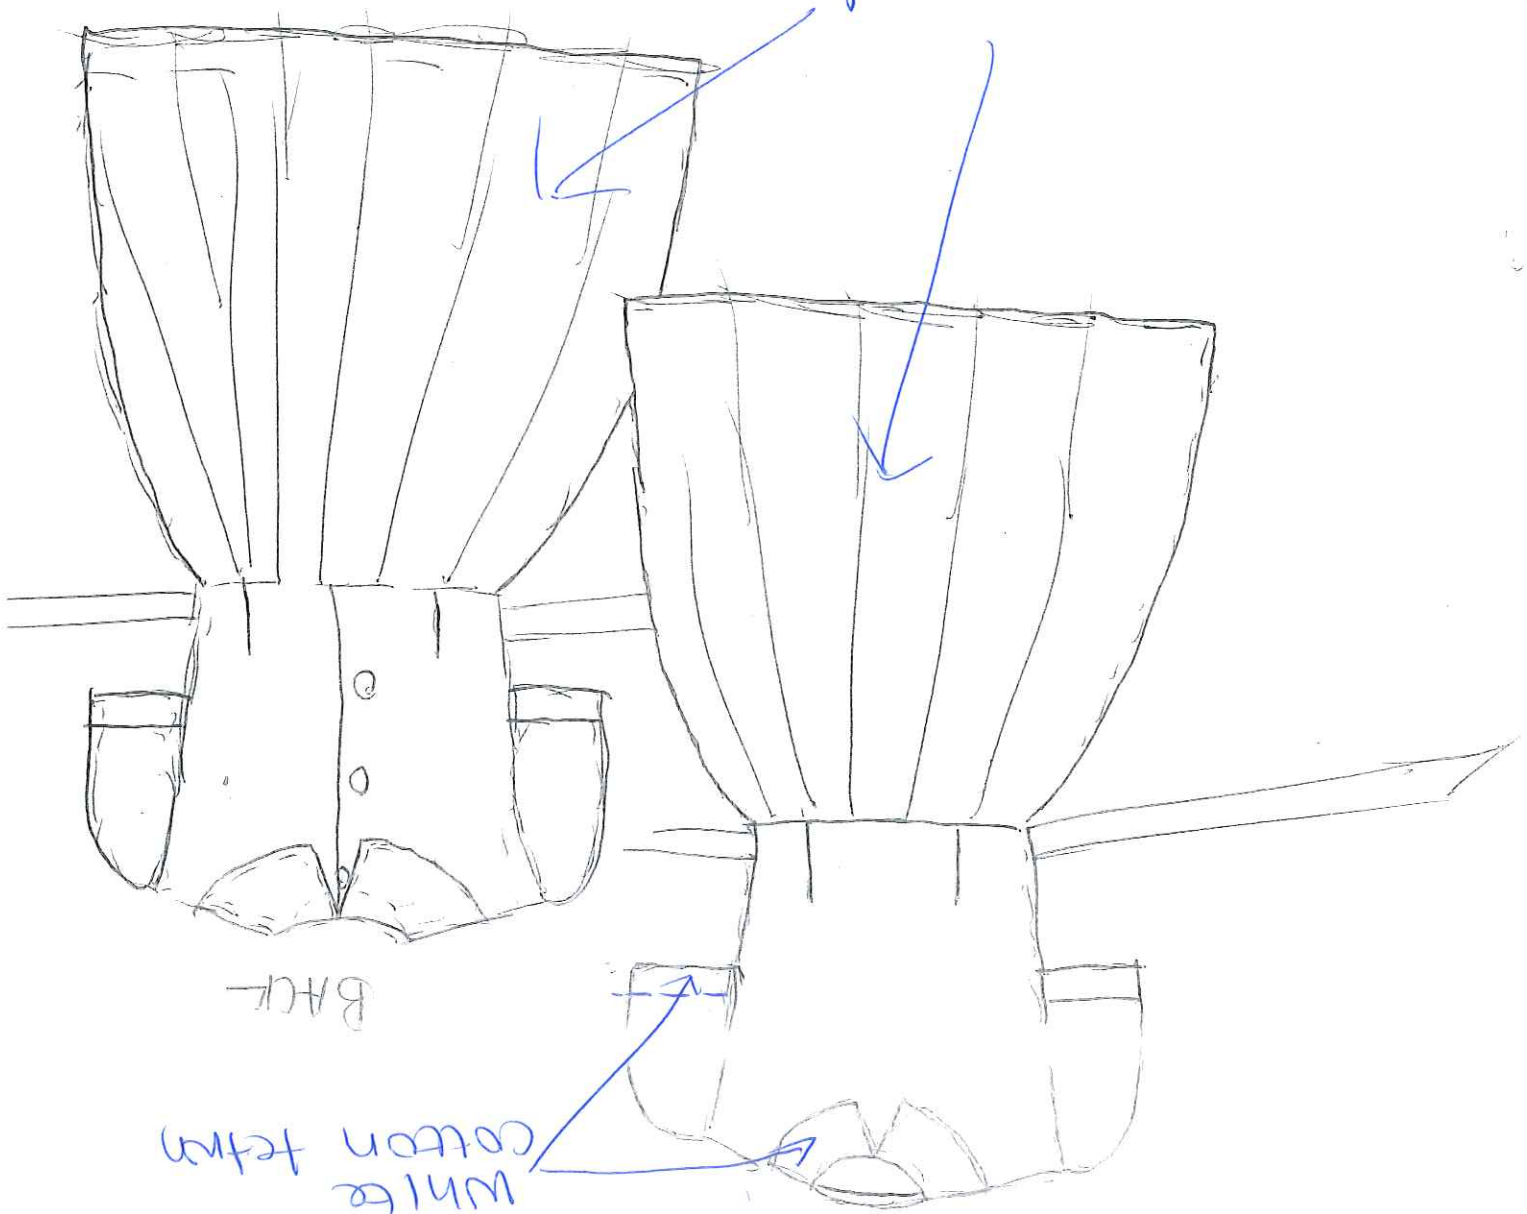

~~Hand~~
19/12/2020

pink checked

BACK

white cotton fabric

FRONT

POLYTRIA Primary

GIRLS

DRESS