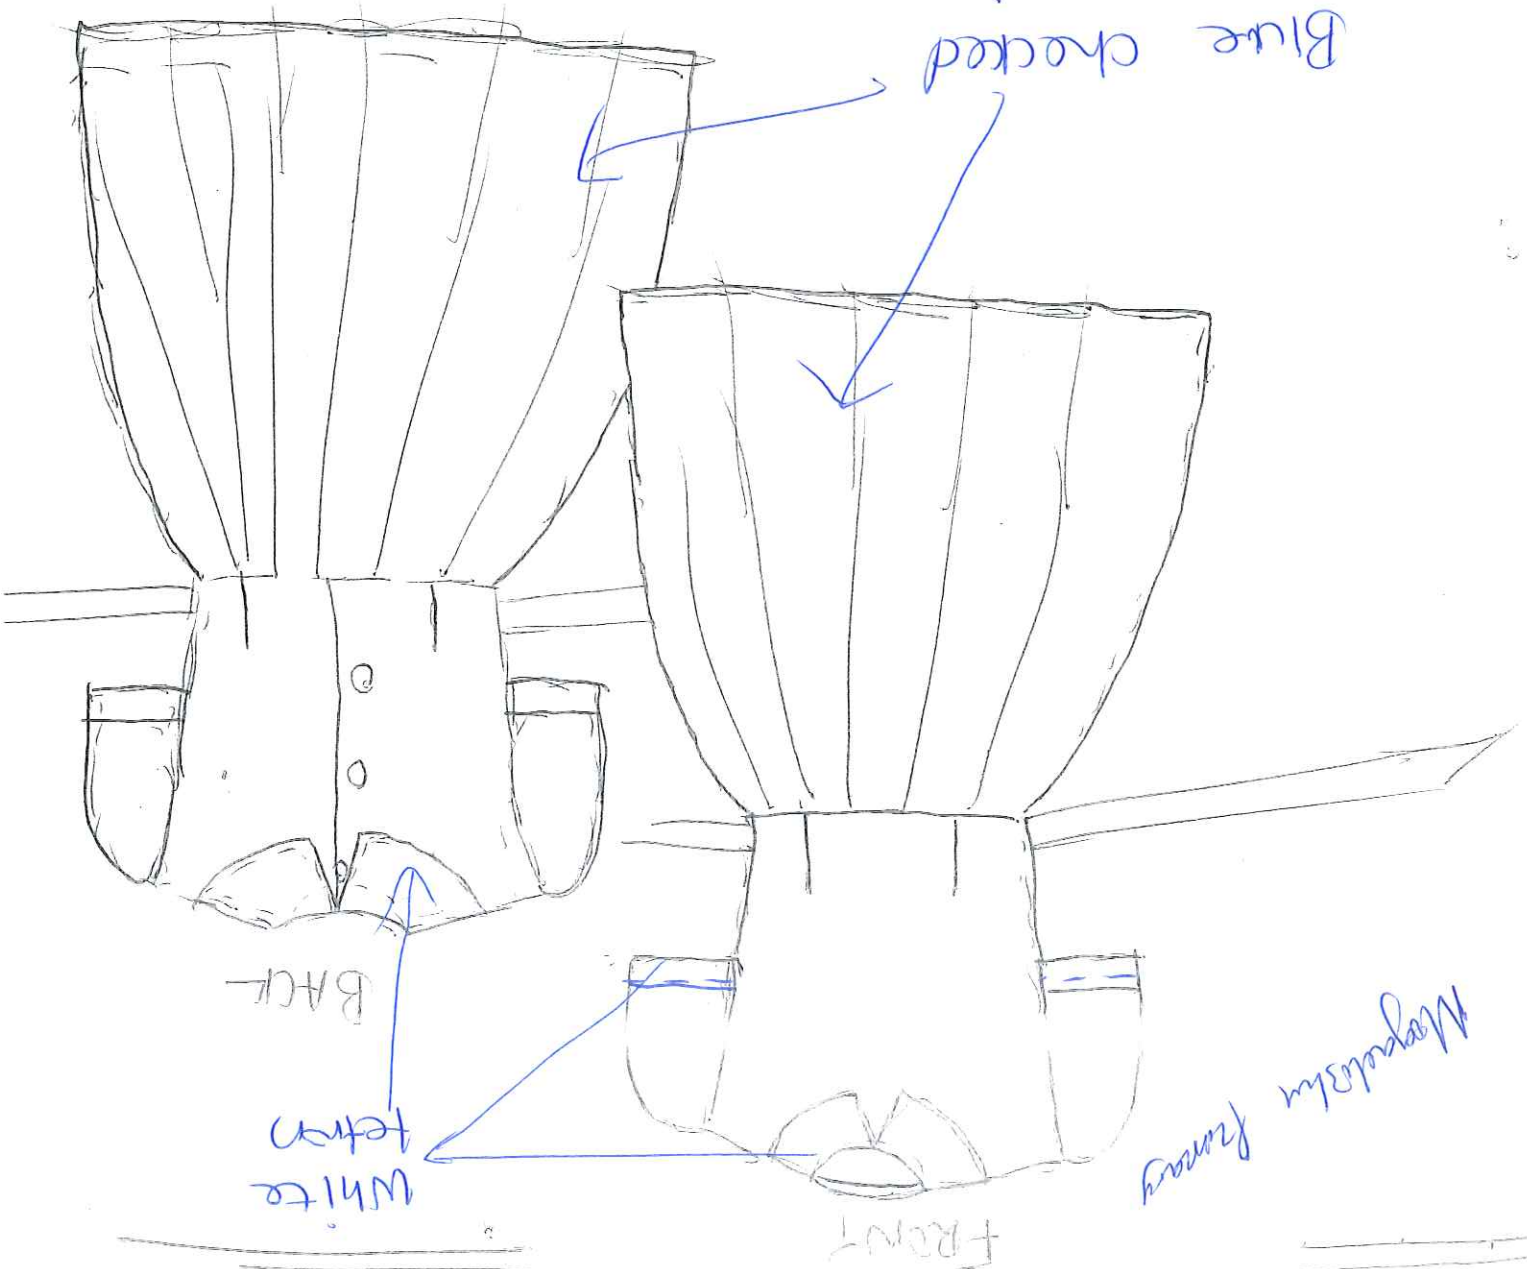

18/2/2019

Hand

Sample will accompany of to NRB

Blue checked Material

BACK

White fabric

FRONT

Margaret's dress

GIRLS

DRESS