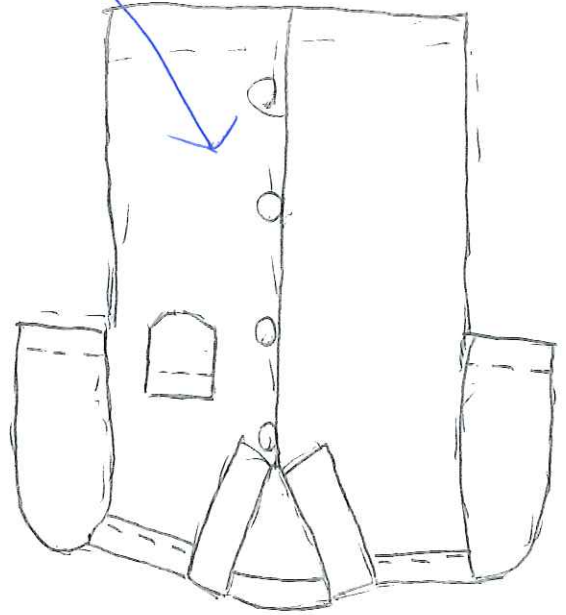

FRONT

Royal Blue
Shirt

SHIRT

Samples to DT
to accompany to
to grab #1912/2022