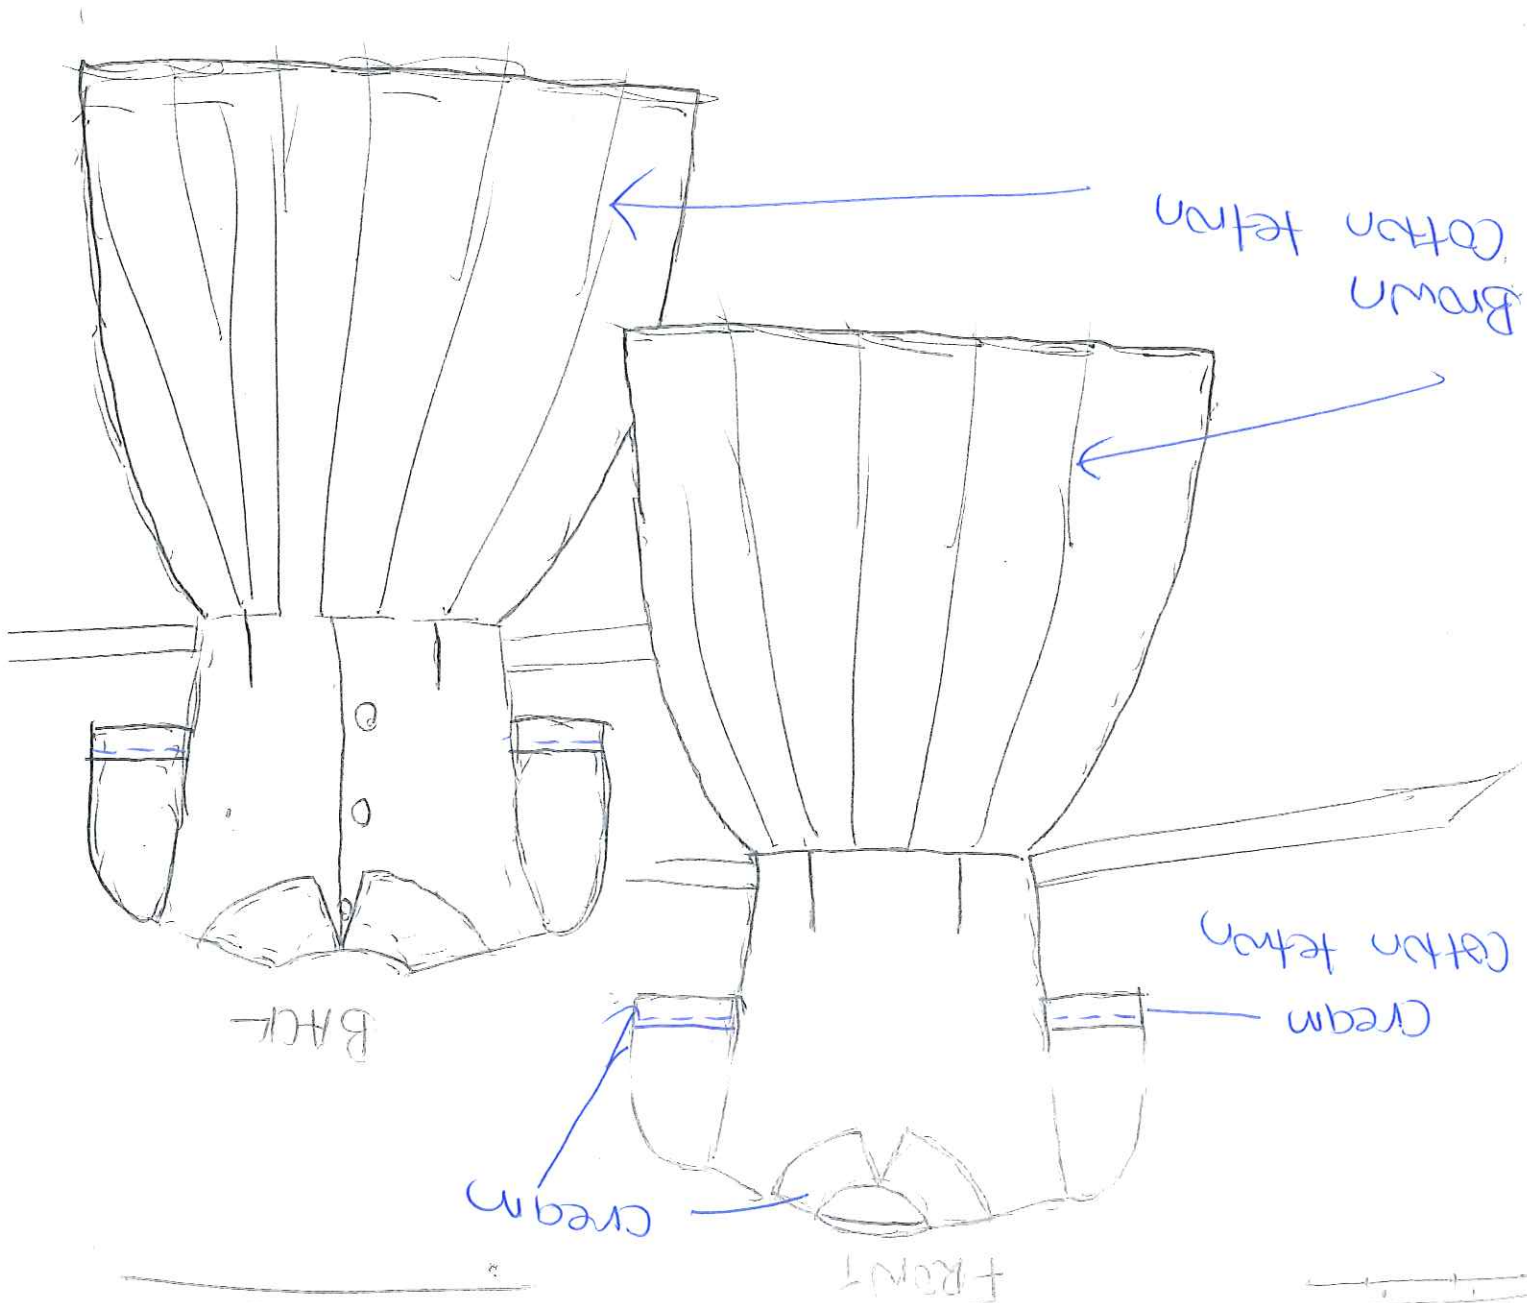

Hilda.
~~Hilda~~
19/2/2020

Samples will accompany DF to Nairobi.

N.B.

DRESS

Kabuki Pottery

GIRLS